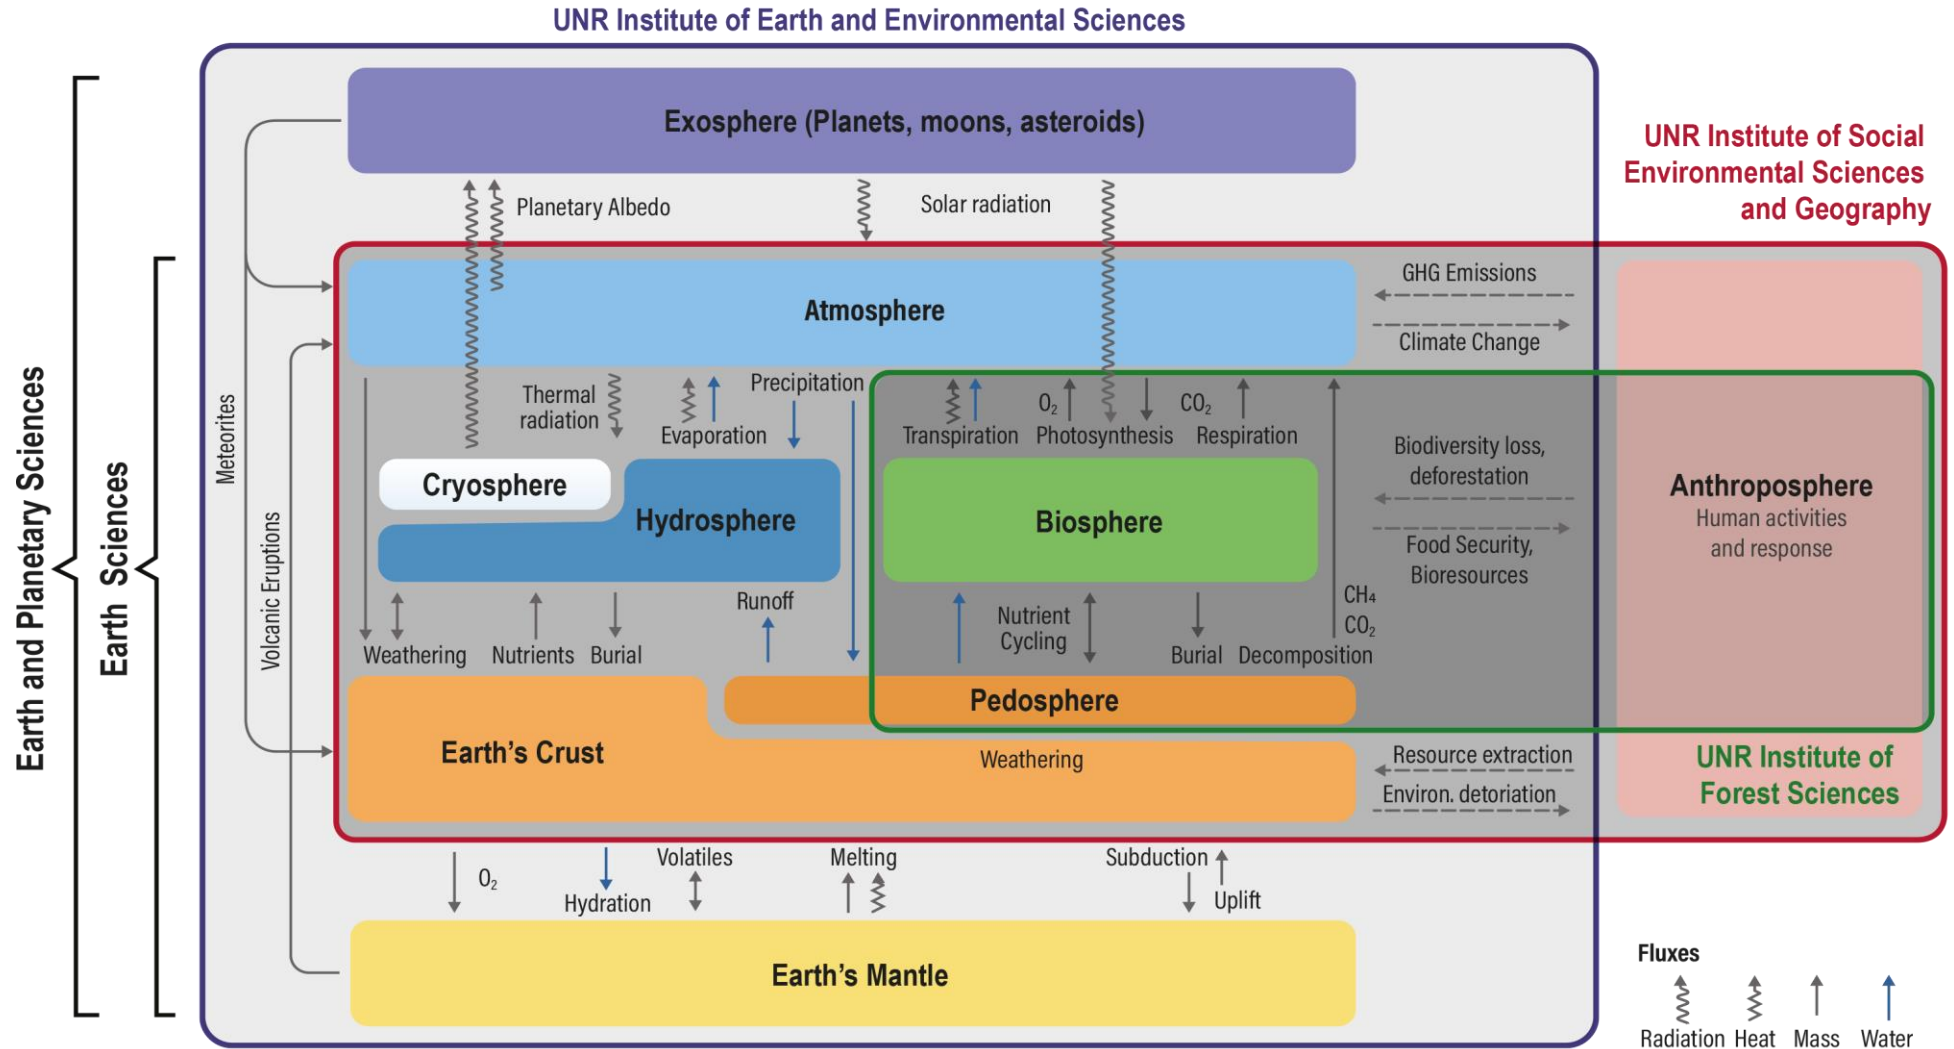

Freiburg a green city

Freiburg

Freiburg

"Die Wahrheit wird euch frei machen"
(The truth will set you free)

Founded in 1457

11 faculties

200 study programs

400 full professors

about 200 permanent staff

about 250 PhD students

Faculty of Environment and Natural Resources

Chairs

Related to Forest Science:

19 Chairs:

- [Applied Vegetation Ecology](#) (Prof. Dr. Markus Hauck)
- [Forest- and Environmental Policy](#) (Prof. Dr. Daniela Kleinschmit)
- [Ecosystem Physiology](#) (Prof. Dr. Christiana Werner)
- [Forest Genetics](#) (Prof. Dr. Katrin Heer)
- [Forest Growth and Dendroecology](#) (Prof. Dr. Thomas Seifert)
- [Forest and Forestry History](#) (acting Dr. Andrea Seim)
- [Forest Operations](#) (acting, Dr. Ulrich Dietz)
- [Forest Entomology and Protection](#) (Prof. Dr. Peter Biedermann)
- [Forestry Economics and Forest Planning](#) (Prof. Dr. Marc Hanewinkel)
- [Pathology of Trees](#) (JProf. Dr. Kathrin Blumenstein)
- [Sensor-based Geoinformatics](#) (Prof. Dr. Teja Kattenborn)
- [Silviculture](#) (Prof. Dr. Jürgen Bauhus)
- [Soil Ecology](#) (Prof. Dr. Friederike Lang)
- [Wildlife Ecology and Management](#) (Prof. Dr. Ilse Storch)
- [Biometry and Environmental System Analysis](#) (Prof. Carsten Dormann)
- [Environmental Meteorology](#) (Prof. Andreas Christen)
- [Forest Biomaterials](#) (Prof. Marie-Pierre Laborie)
- [Environmental governance](#) (Prof. Heiner Schaanz)
- [Modelling Social.ecological systems](#) (JProf. Dr. Ana Stritih)

Focus in Forest Science at Freiburg

- Interactions between environment and society (Forests as social-ecological systems SES)
- Interdisciplinary approaches including natural, social, and technical sciences

Modern methods: Research oriented teaching

Research areas

- Sustainable use of natural resources and renewable energy
- Safeguarding natural resources:
soil, water, air, biodiversity
- Adaptation to Global Change
- Natural Hazards