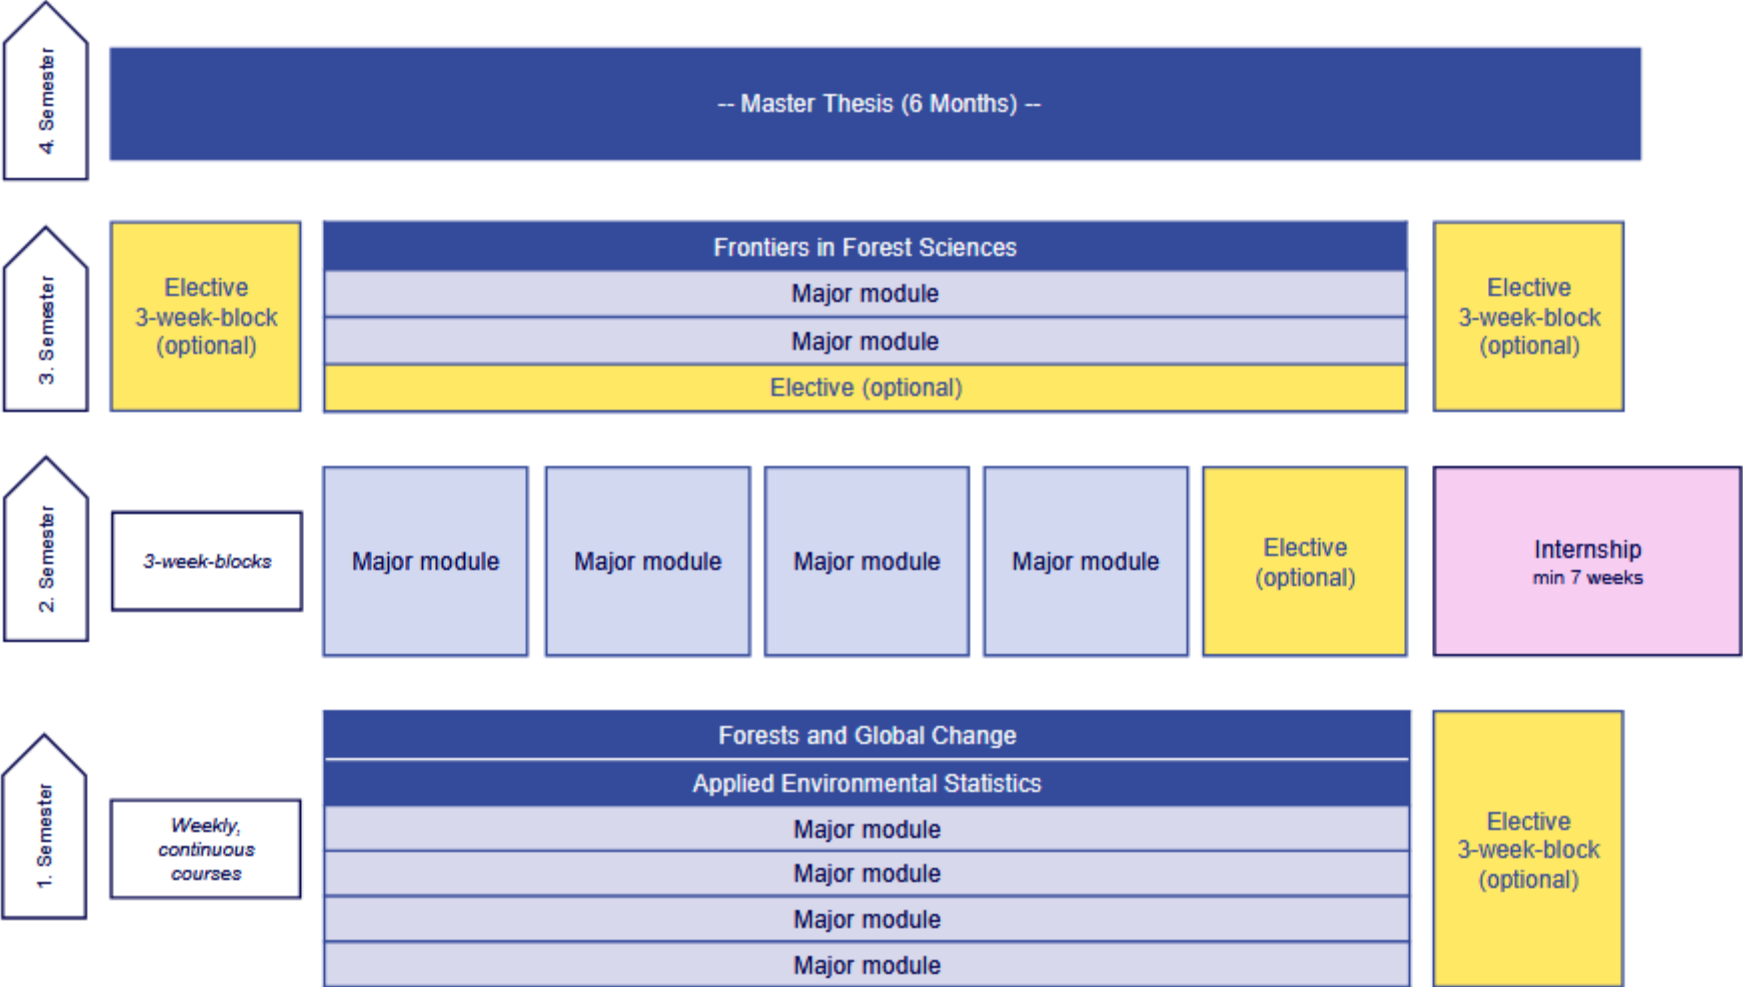

Curriculum MSc Forest Sciences

Majors
Forstwirtschaft (German)
Forest Ecology Research
Future Forests

Outline

Master Thesis (30 ECTS)
3 Core Modules (15 ECTS)
10 Major Modules (50 ECTS)
3 Electives (15 ECTS)
Internship (7 weeks, 10 ECTS)