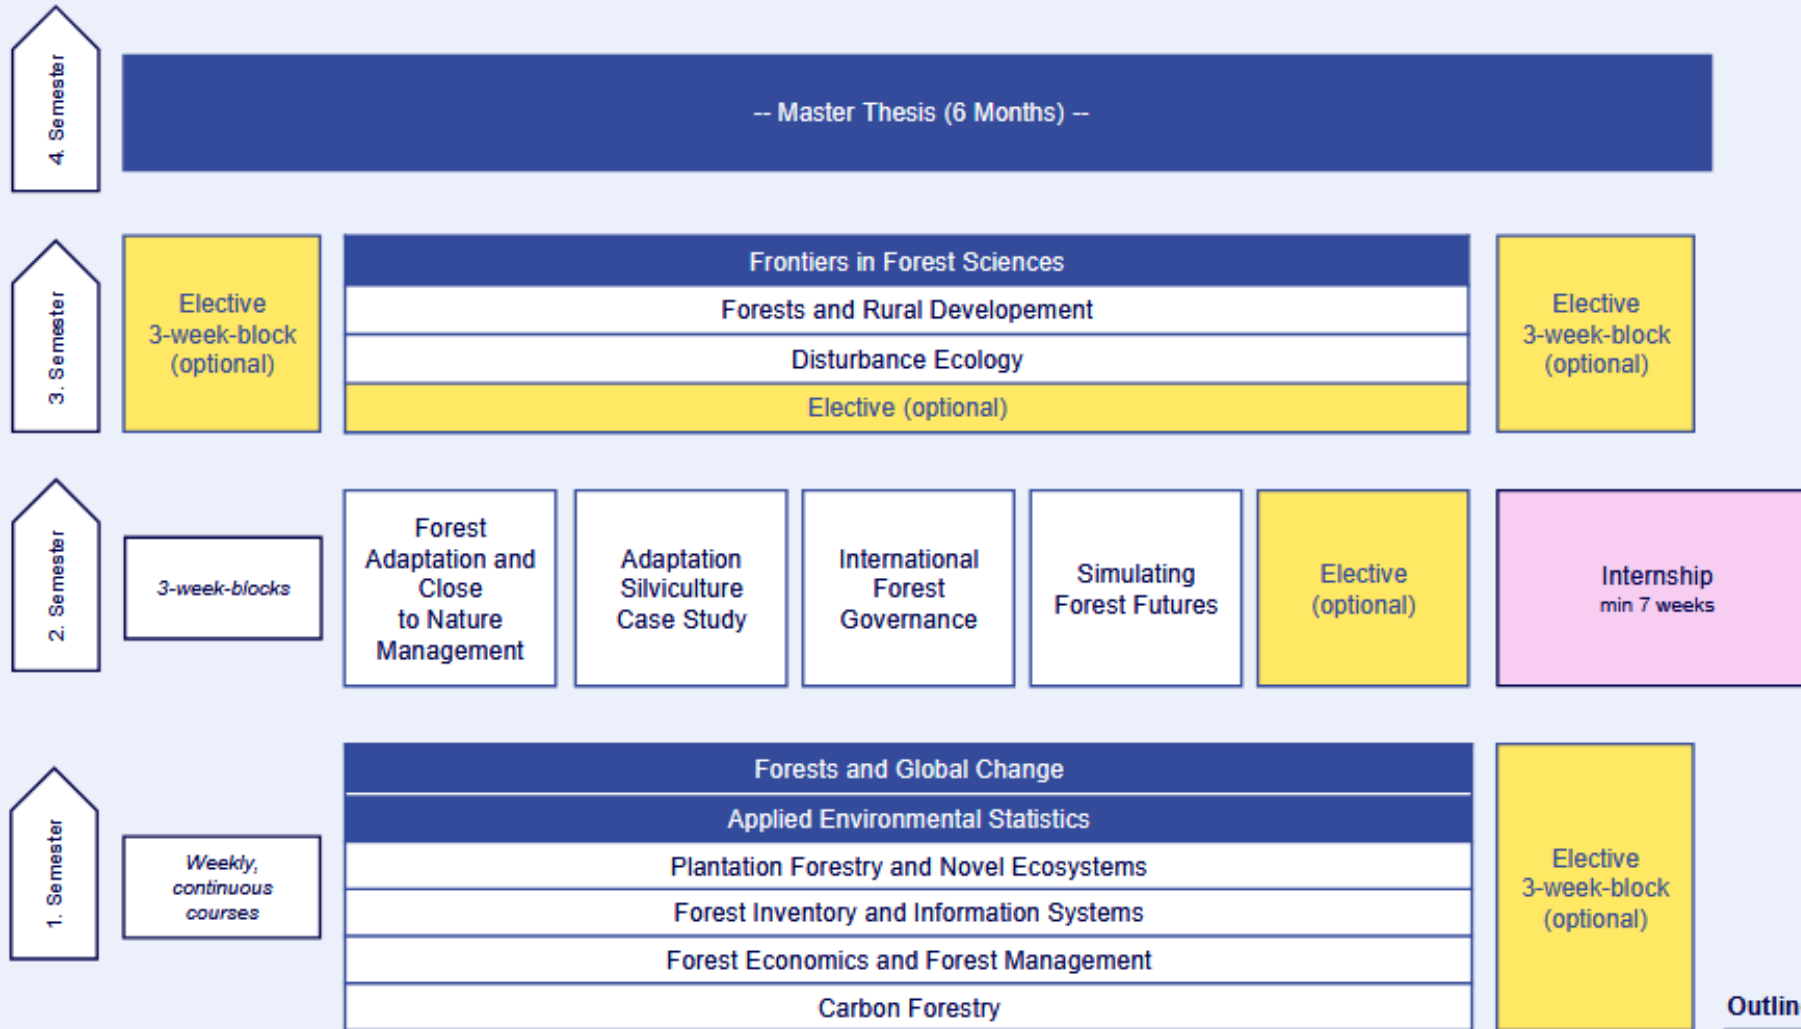

Curriculum MSc Forest Sciences

Majors
 Forstwirtschaft (German)
 Forest Ecology Research
 Future Forests

Outline

Master Thesis (30 ECTS)
3 Core Modules (15 ECTS)
10 Major Modules (50 ECTS)
3 Electives (15 ECTS)
Internship (7 weeks, 10 ECTS)

Majors in Forest Science

Forest Ecology Research
(geared towards a scientific career)

Future Forests
(aligned with the Excellence Cluster)

Forstwirtschaft (in German)
(Aligned with professional German Forestry track)

Curriculum MSc Forest Sciences – Forest Ecology Research

Outline

Master Thesis (30 ECTS)
3 Core Modules (15 ECTS)
10 Major Modules (50 ECTS)
3 Electives (15 ECTS)
Internship (10 ECTS)

Curriculum MSc Forest Sciences – Future Forests