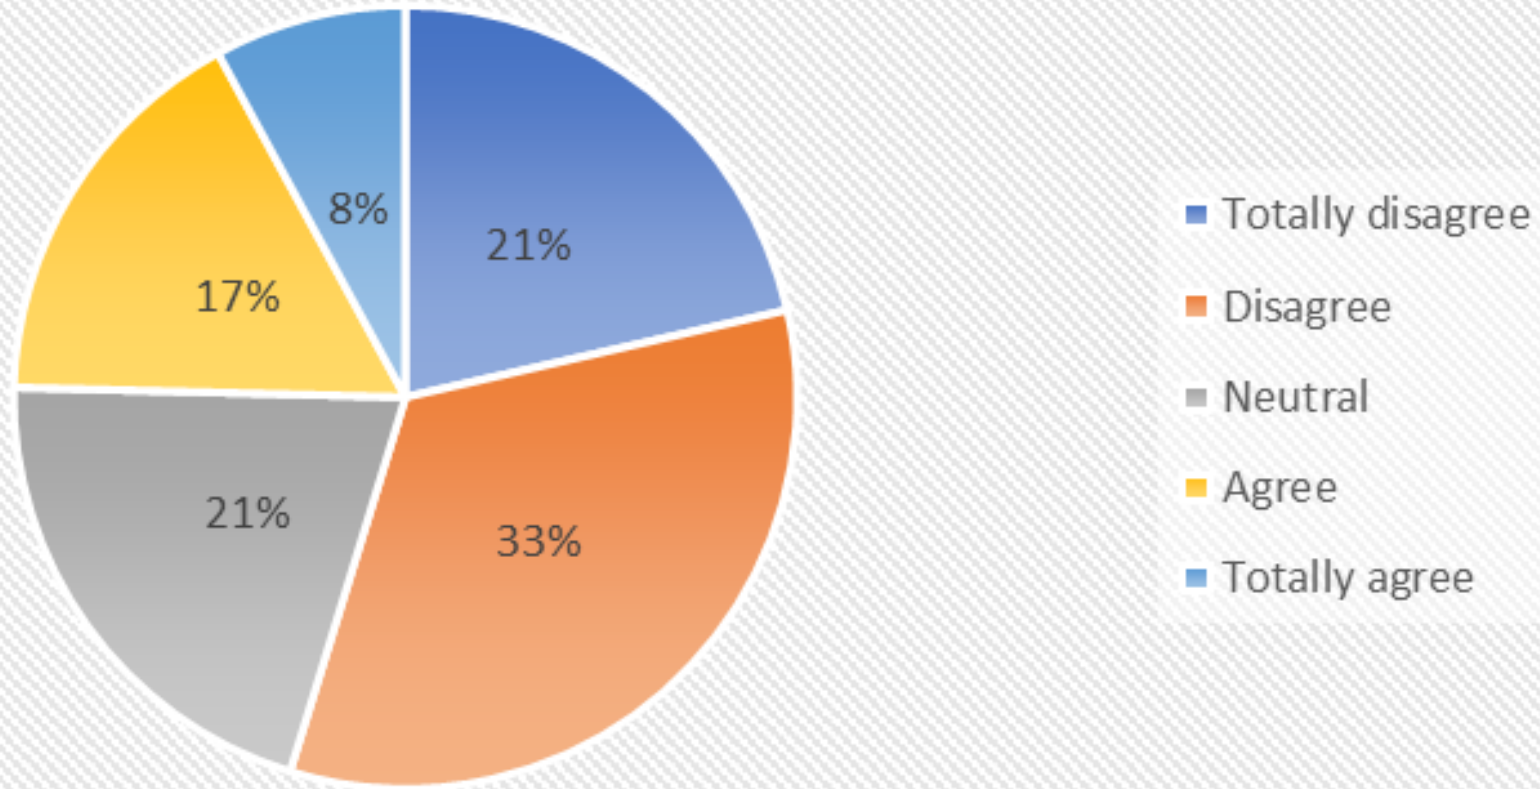

3. I would be willing to pay extra for more environmentally friendly products