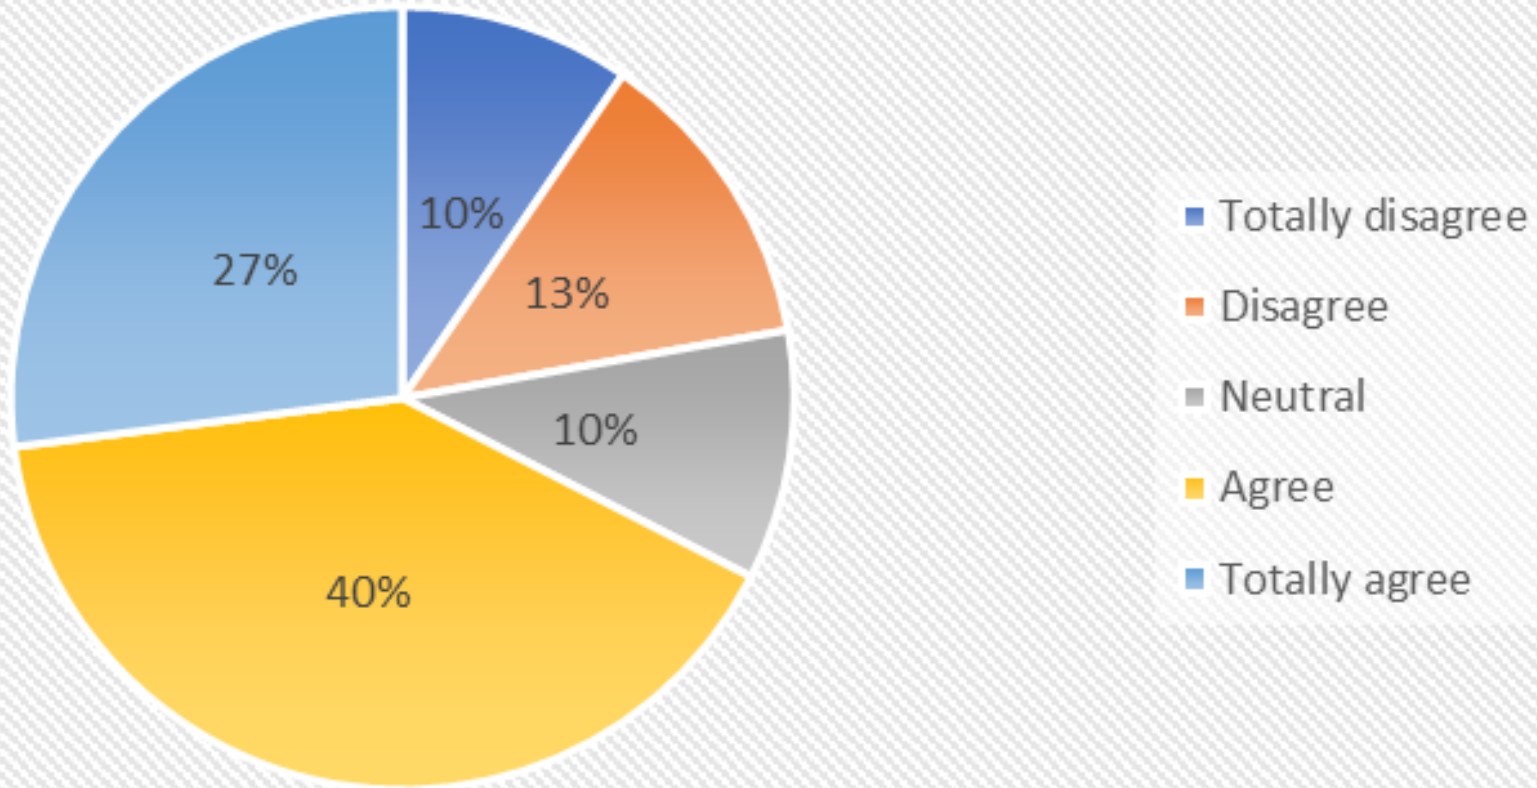

5. I would be willing to change my daily habits to protect the environment