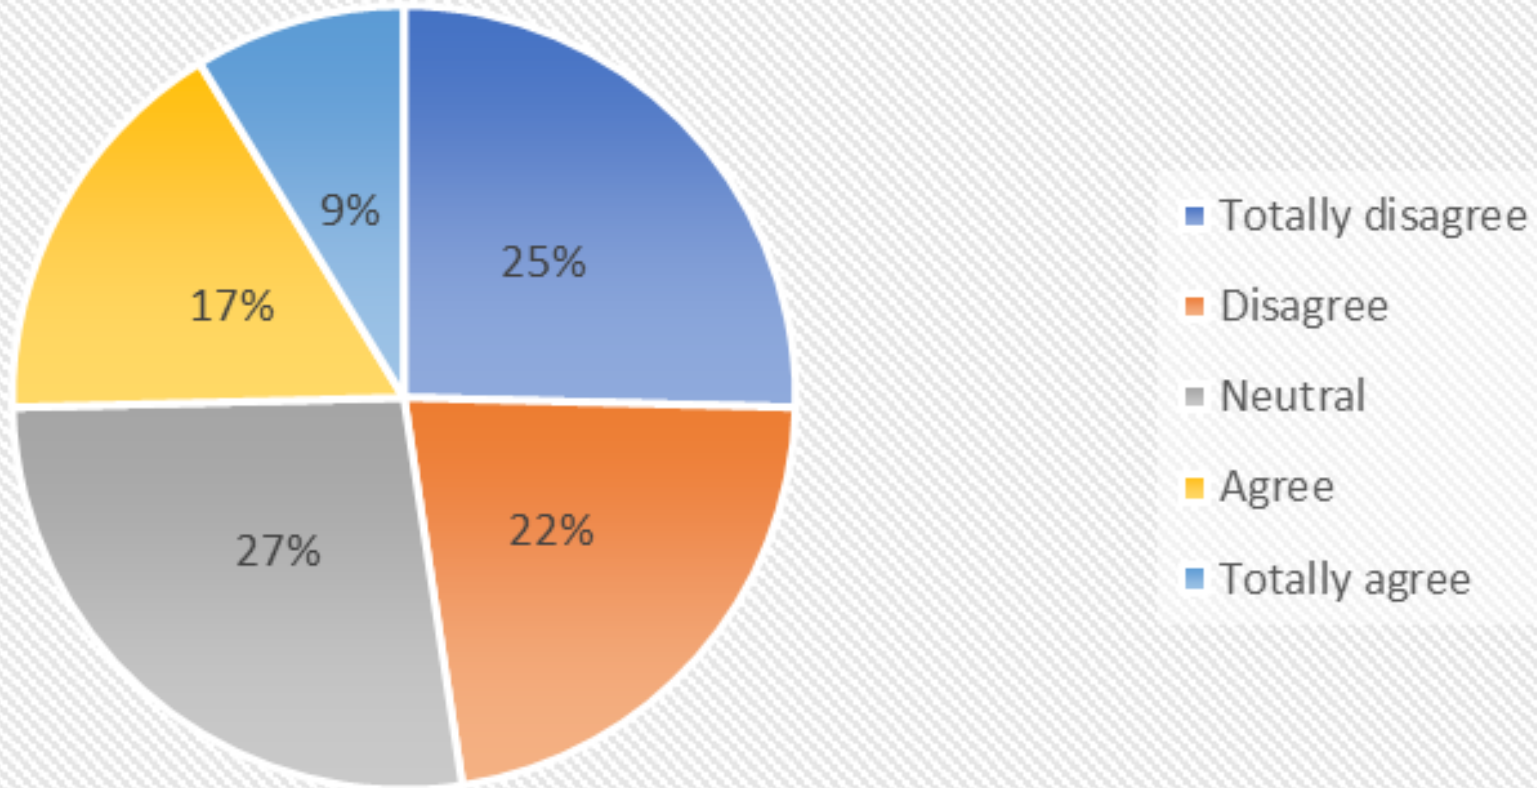

4. I would be willing to pay extra taxes to protect the environment